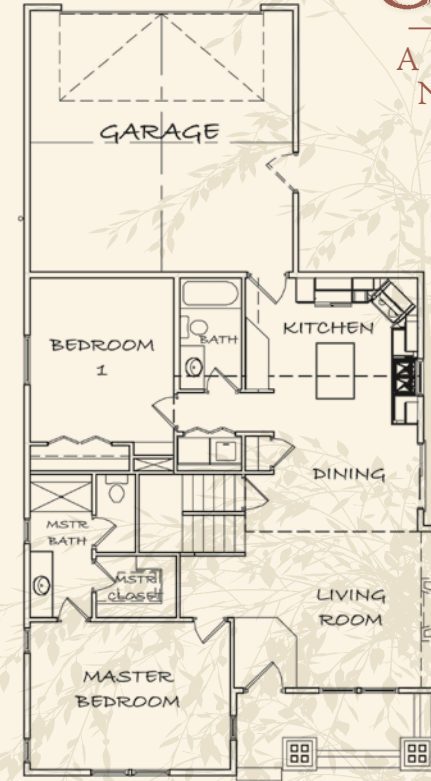

**JOSEPHINE
CROSSING**

A McCall Homes
Neighborhood

The Rock Creek

The Rock Creek is a charming one-story cottage, where comfort and quality go hand in hand. This plan includes 2 bedrooms and 2 bathrooms. There is an optional bonus room that can function as a bedroom, den or open loft. An unfinished basement comes standard, but can be eliminated for cost savings. (Shown above: Farm elevation)

Main Floor: 1225 sq/ft

Optional Bonus Room: 192 sq/ft

Total Square Footage: 1225-1417 sq/ft

*Options not always included in standard price.
Plans are subject to change.*

Craftsman Elevation

River Elevation

Cottage Elevation